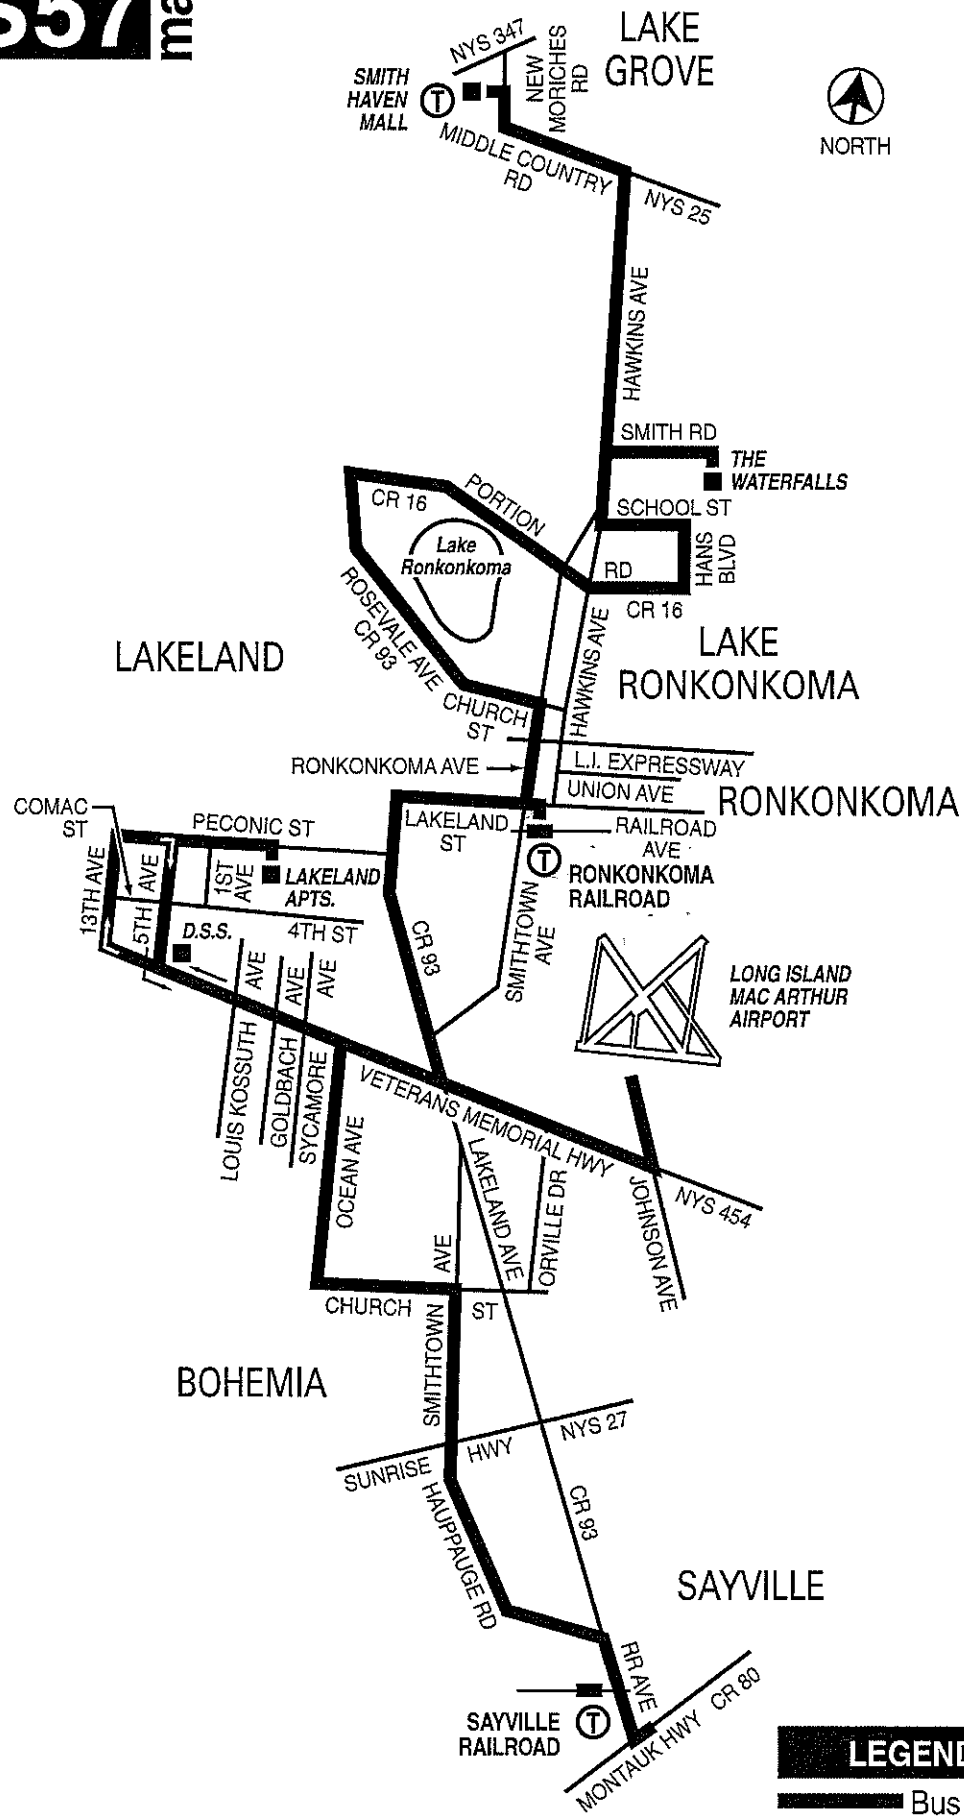

LEGEND

- Bus Route
- Transfer Location